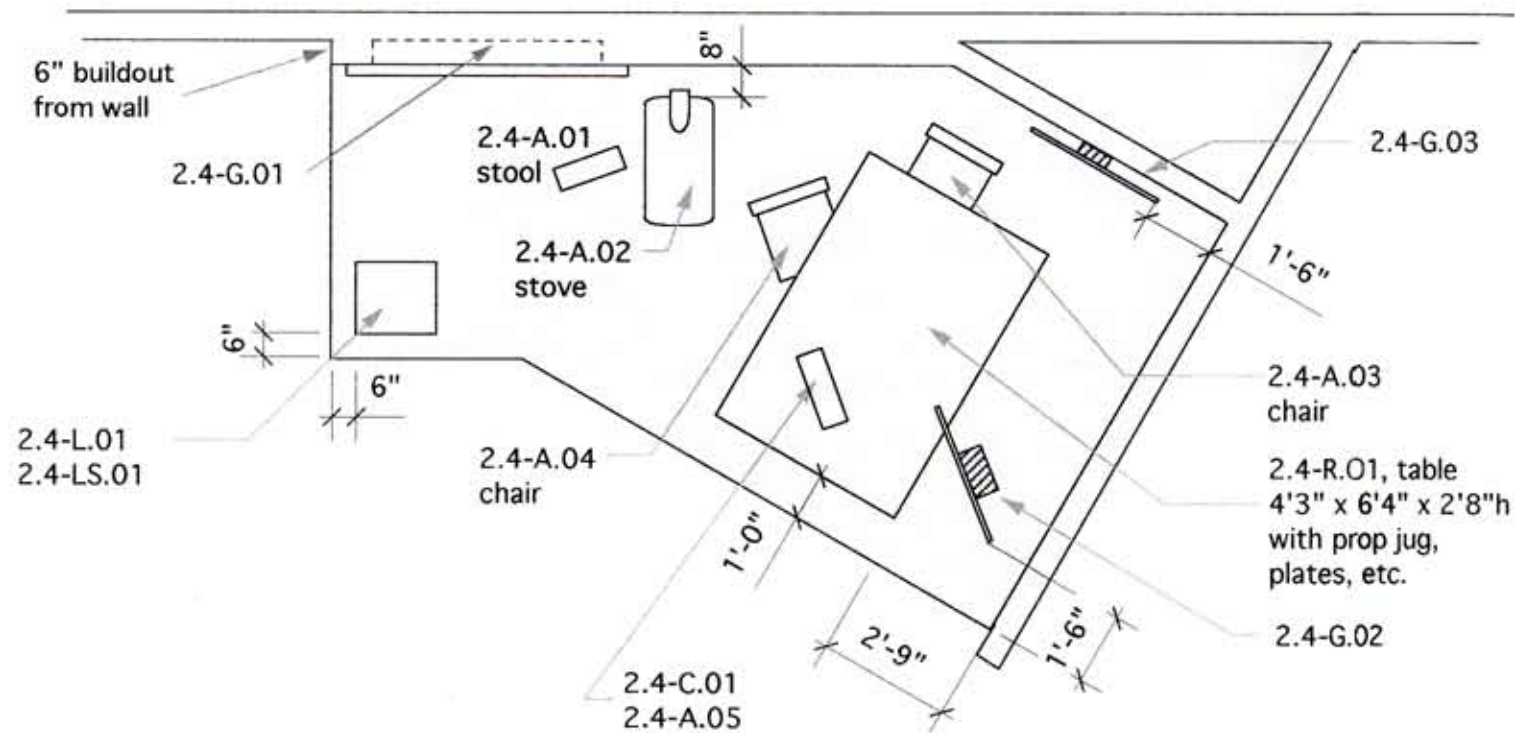

1 elevation, kitchen platform
2.4 scale: 1/4" = 1'-0"

2 plan, kitchen platform
2.4 scale: 1/4" = 1'-0"

HANK GRASSO

PLANNING & DESIGN
INCORPORATED

3104 Jennings Rd
Kensington, MD
20895

301 933 0164
301 962 0312 fax
hankgrasso@aol.com

SCALE: 1/4" = 1'-0"

PLATE #

2.4