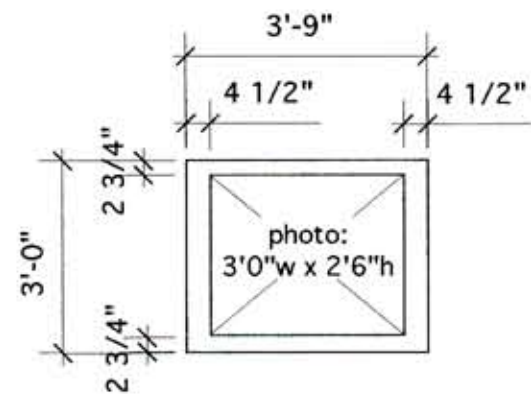

1 wall elevation, rural/gospel music, details  
 2.5.2 scale: 3/8" = 1'-0"

2 elevation, mounted graphic details  
 2.5.2 scale: 3/8" = 1'-0"

2 side elevation, mounted graphic details  
 2.5.2 scale: 3/8" = 1'-0"

SCALE: 3/8" = 1'-0"

PLATE #  
2.5.2