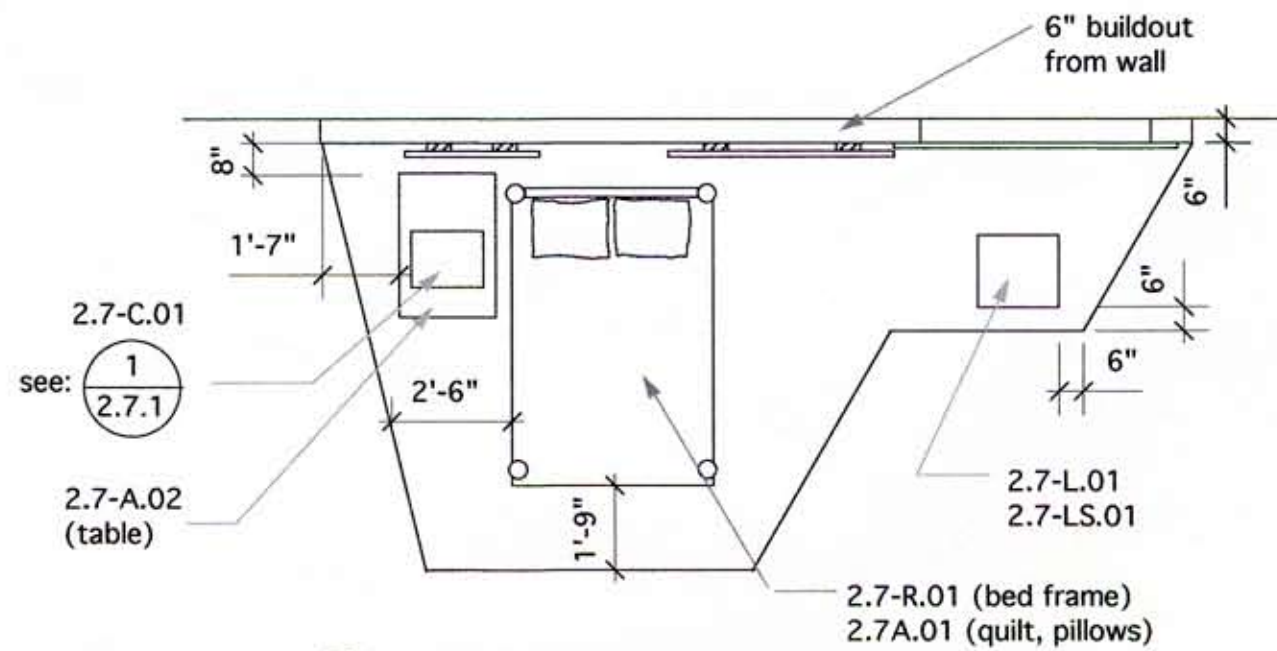

1 elevation, bedroom platform
2.7 scale: 1/4" = 1'-0"

2 plan, bedroom platform
2.7 scale: 1/4" = 1'-0"

3 dimensioned plan, bedroom platform
2.7 scale: 1/4" = 1'-0"

HANK GRASSO

PLANNING & DESIGN
INCORPORATED

10/23/99

date

SCALE: 1/4" = 1'-0"

PLATE #

2.7