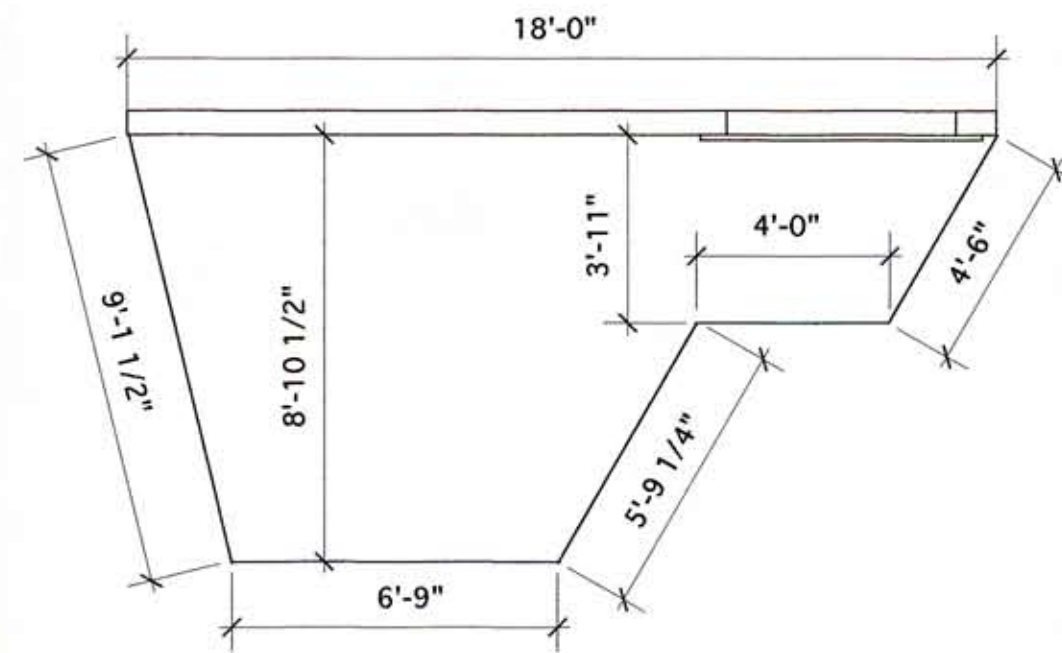

1 elevation, bedroom platform
2.7 scale: 1/4" = 1'-0"

2 plan, bedroom platform
2.7 scale: 1/4" = 1'-0"

3 dimensioned plan, bedroom platform
2.7 scale: 1/4" = 1'-0"

HANK GRASSO

PLANNING & DESIGN
INCORPORATED

10/23/99

date

SCALE: 1/4" = 1'-0"

PLATE #

2.7