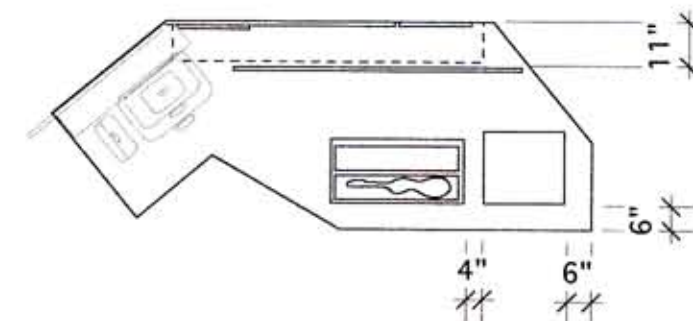

1 elevation, arriving in Memphis wall
2.8 scale: 1/4" = 1'-0"

3 elevation, musicians on the road
2.8 scale: 1/4" = 1'-0"

2 plan, arriving in Memphis wall
2.8 scale: 1/4" = 1'-0"

4 plan, musicians on the road
2.8 scale: 1/4" = 1'-0"

file name

10/29/99

date

SCALE: 1/4" = 1'-0"

PLATE #

2.8