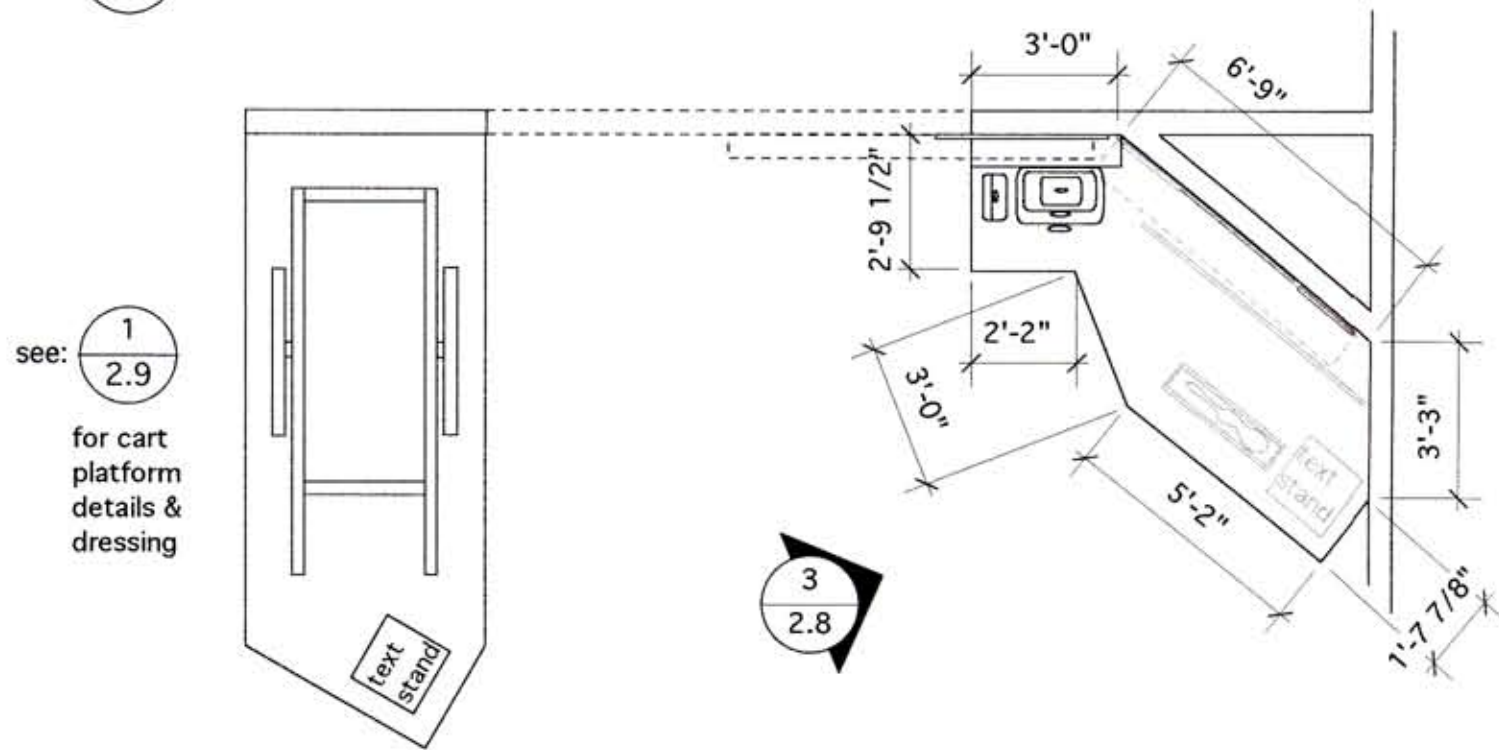

1 elevation, arriving in Memphis wall
2.8 scale: 1/4" = 1'-0"

3 elevation, musicians on the road
2.8 scale: 1/4" = 1'-0"

2 plan, arriving in Memphis wall
2.8 scale: 1/4" = 1'-0"

4 plan, musicians on the road
2.8 scale: 1/4" = 1'-0"

file name

10/29/99

date

SCALE: 1/4" = 1'-0"

PLATE #

2.8