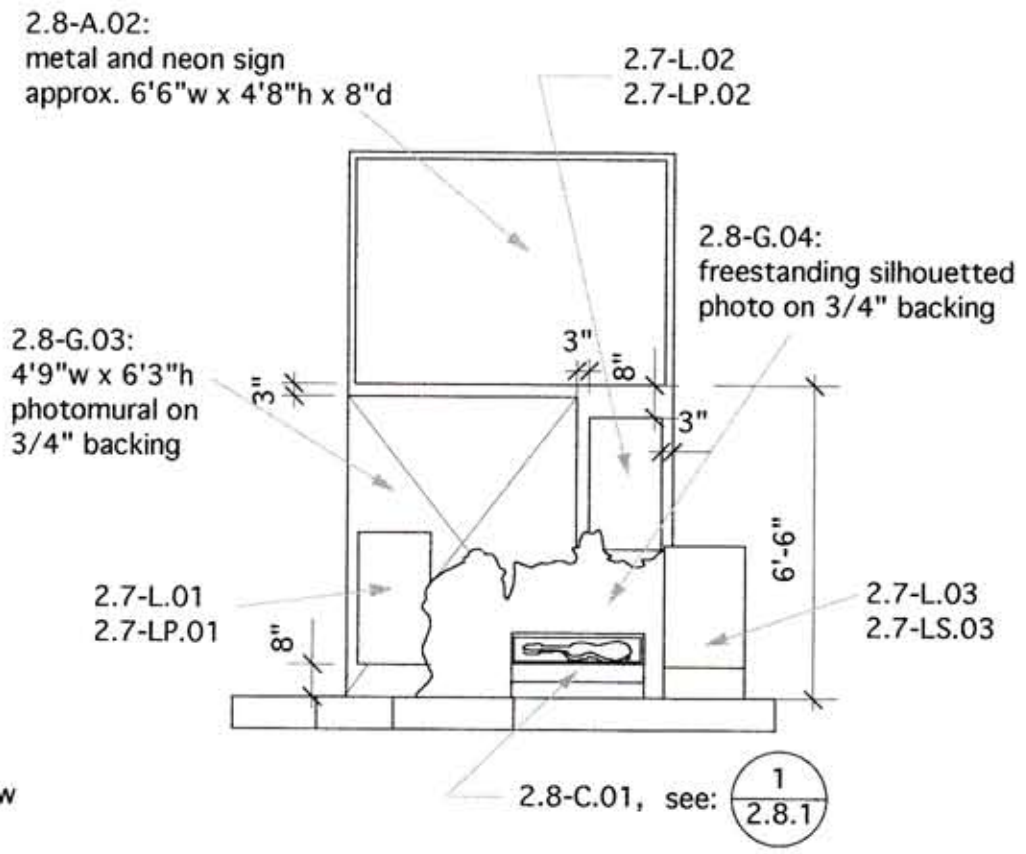

1 elevation, arriving in Memphis wall
2.8 scale: 1/4" = 1'-0"

3 elevation, musicians on the road
2.8 scale: 1/4" = 1'-0"

2 plan, arriving in Memphis wall
2.8 scale: 1/4" = 1'-0"

4 plan, musicians on the road
2.8 scale: 1/4" = 1'-0"

file name

10/29/99

date

SCALE: 1/4" = 1'-0"

PLATE #

2.8